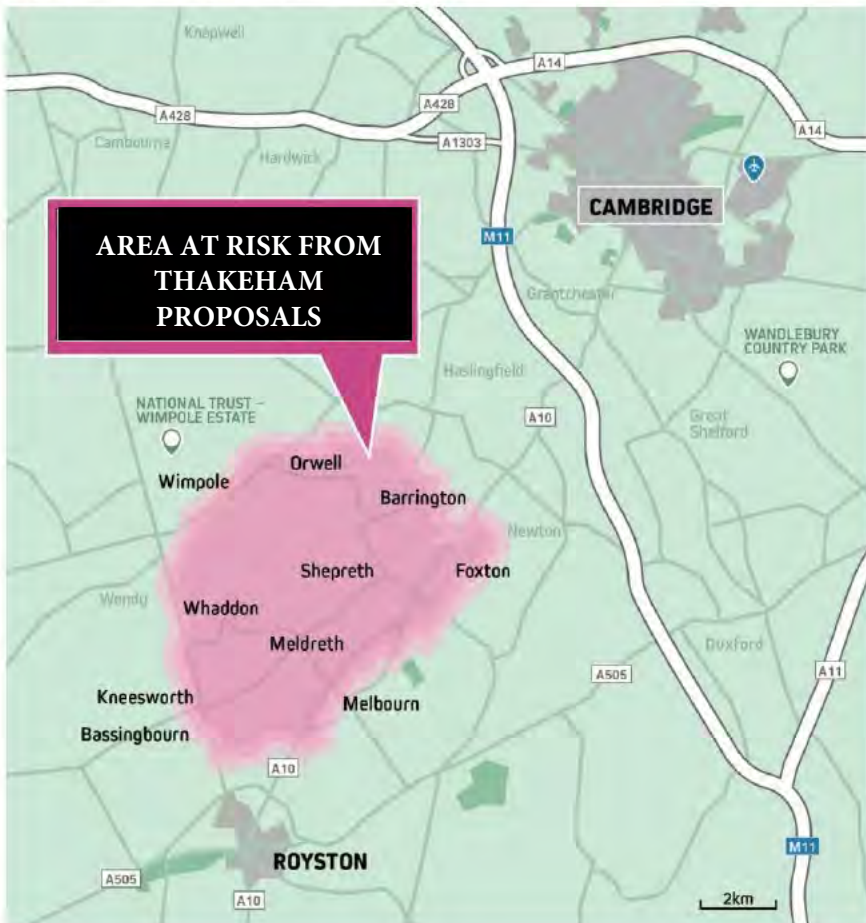

Thakeham Proposals

The building of a "New Town" in South West Cambridgeshire is being proposed by a property developer based in rural Sussex. Thakeham Homes Ltd describe the development as '*being on the doorstep*' of Cambridge. It would be built on open farmland and meadows and could cover an area the size of Cambridge.

It would include a Business Park and 25,000 new homes. The population of the New Town is estimated to be three times the size of the City of Ely – indeed its estimated population would be larger than 17 cities in the UK.

The impact of this urban development on the historic city of Cambridge, the environment, wildlife and local communities would be substantial. It would engulf nine villages, destroying their historic character (all date back over 700 years) and cause extensive environmental damage, increased air and noise pollution, traffic congestion, water shortages and create unprecedented additional pressures on schools, hospitals and health care services.